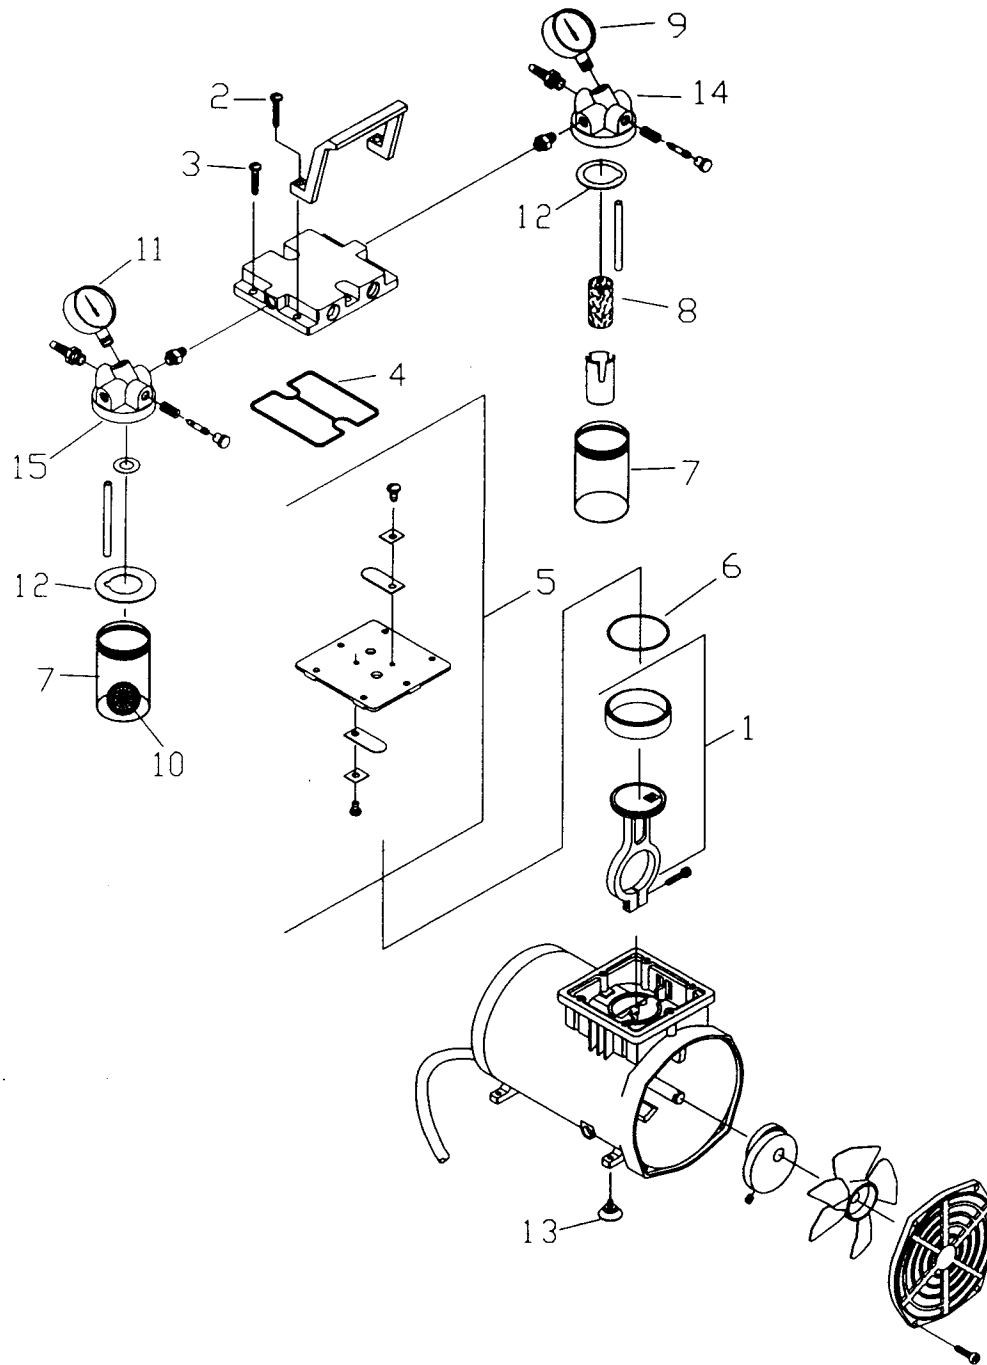

DRAWING AND PARTS LIST FOR 2522

Parts List For Model 2090

Item No.	Qty	Part No.	Description	Diaphragm Service Kit 2090K-01	Valve Plate Service Kit 2090K-02
13	2	Note 1	Valve Keeper		1
14	4	Note 1	Screw-Valve Flapper-Intake		1
15	10	Note 1	Screw-Valve Plate		5
16	4	Note 1	Screw-Valve Flapper-Exh		5
17	2	Note 1	Valve Plate Gasket		1
18	4	Note 1	Valve Flapper – Intake & Exh		2
22	2	2090K-03	Connecting Rod		
23	2	Note 1	Diaphragm	1	
24	8	Note 1	Screw-Hold Down Plate	4	
25	2	Note 1	Hold Down Plate	1	
26	2	Note 1	Teflon Liner	1	
28	1	1412C	Silencer		

Note 1: These parts are not available, but are supplied within kits.